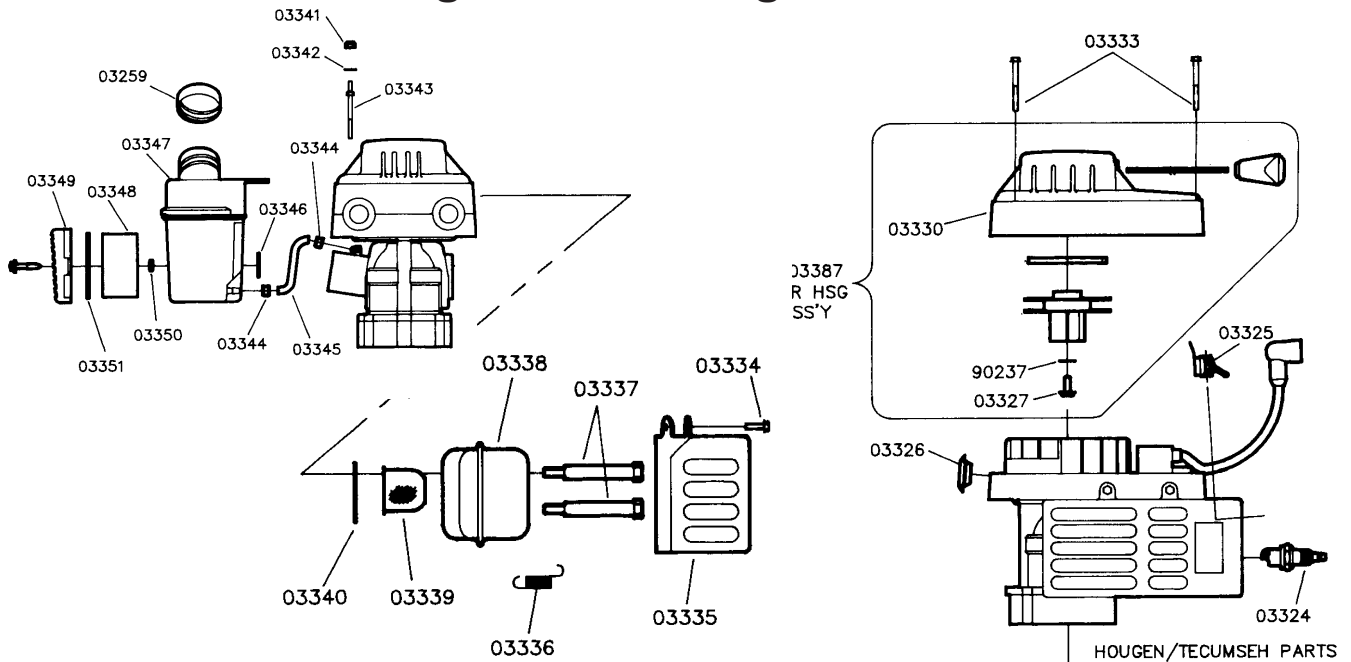

Engine Parts Diagram